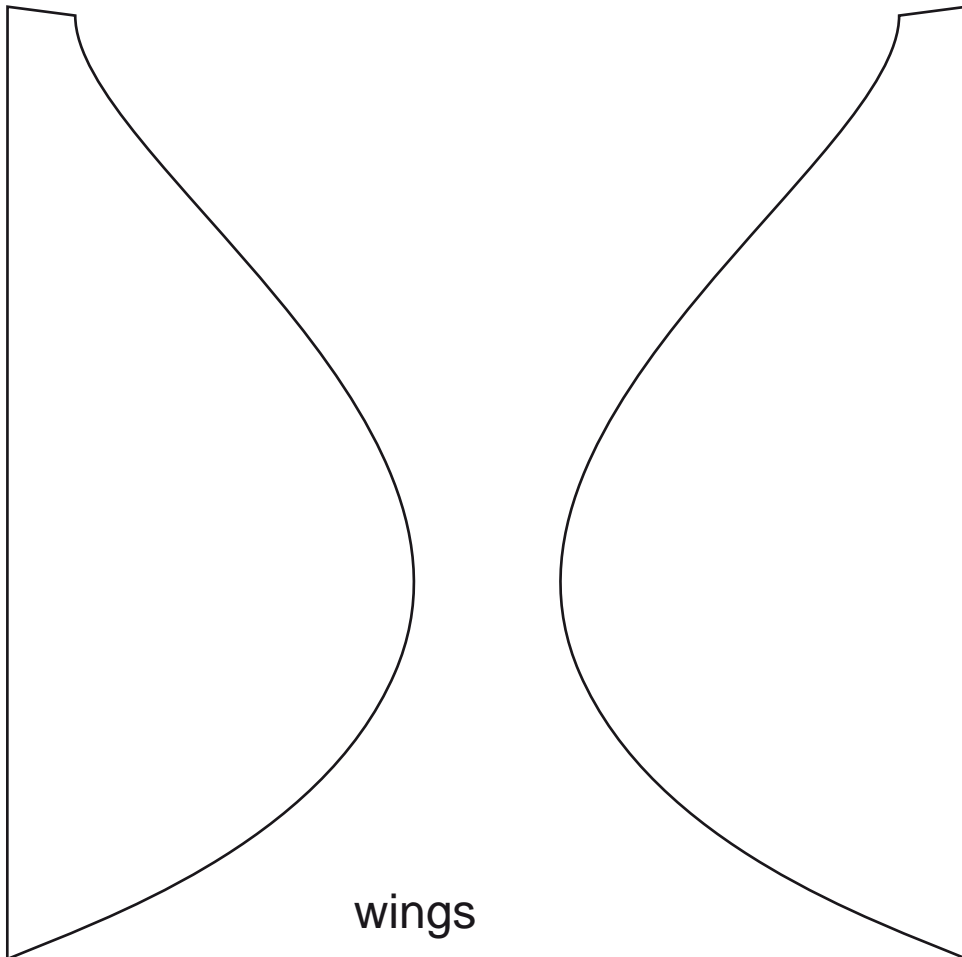

Pattern for Owl Puppet Cutouts

How to Make: <http://www.auntannie.com/Puppets/BrownBag/CatOwl>

ear tufts

crest

beak and
face drawing

wings

eye circles

opened eyes