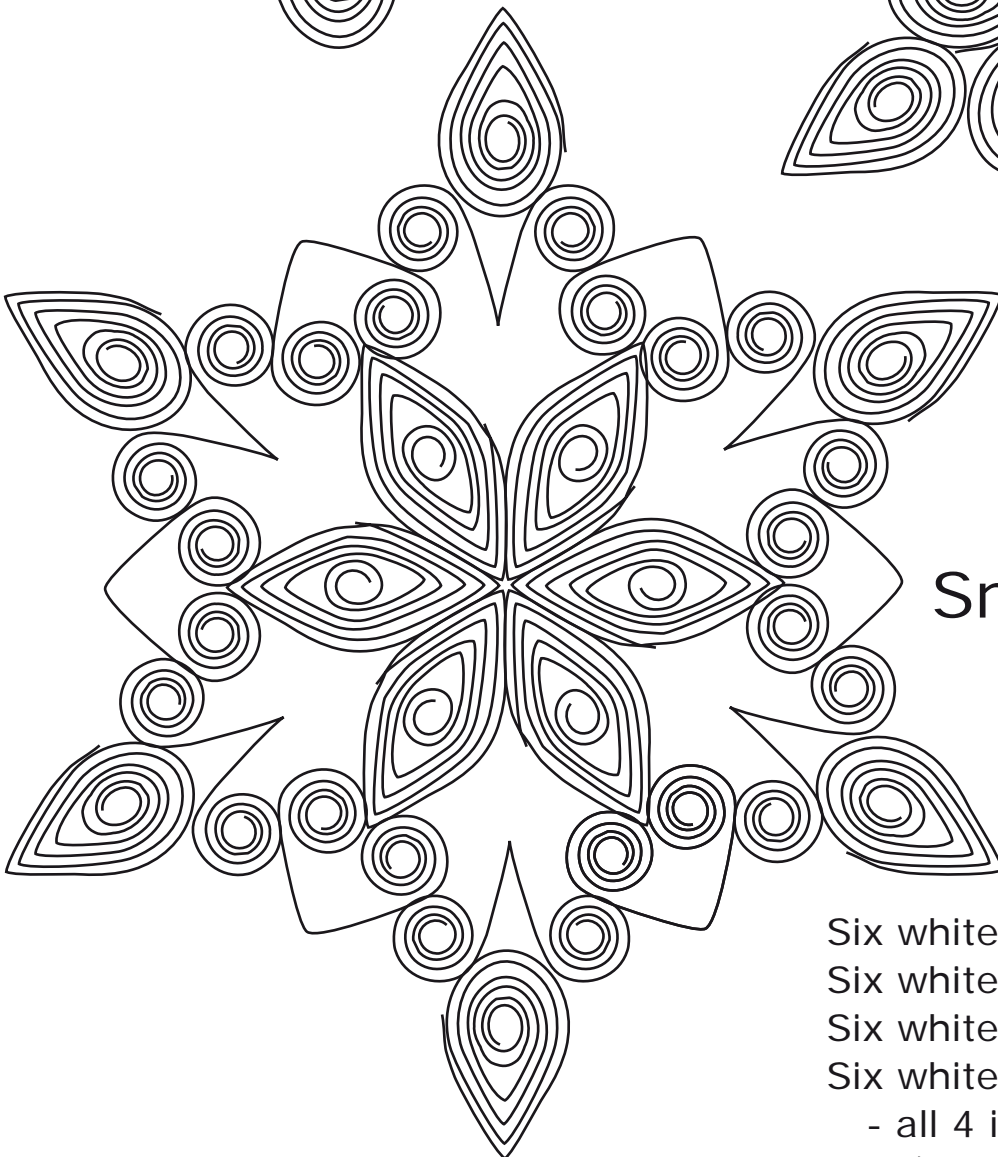

# Basics of Quilling Project Sheet - Snowflakes

How to Make: <http://www.auntannie.com/DecorativeCrafts/Quilling>

## Snowflakes 1 & 2

Twelve white teardrops  
- 2 1/2 inch by 1/8 inch strips  
(6 cm by 3 mm)

## Snowflake 3

Six white eyes  
Six white teardrops  
Six white hearts  
Six white V-scrolls  
- all 4 inch by 1/8 inch strips  
(10 cm by 3 mm)