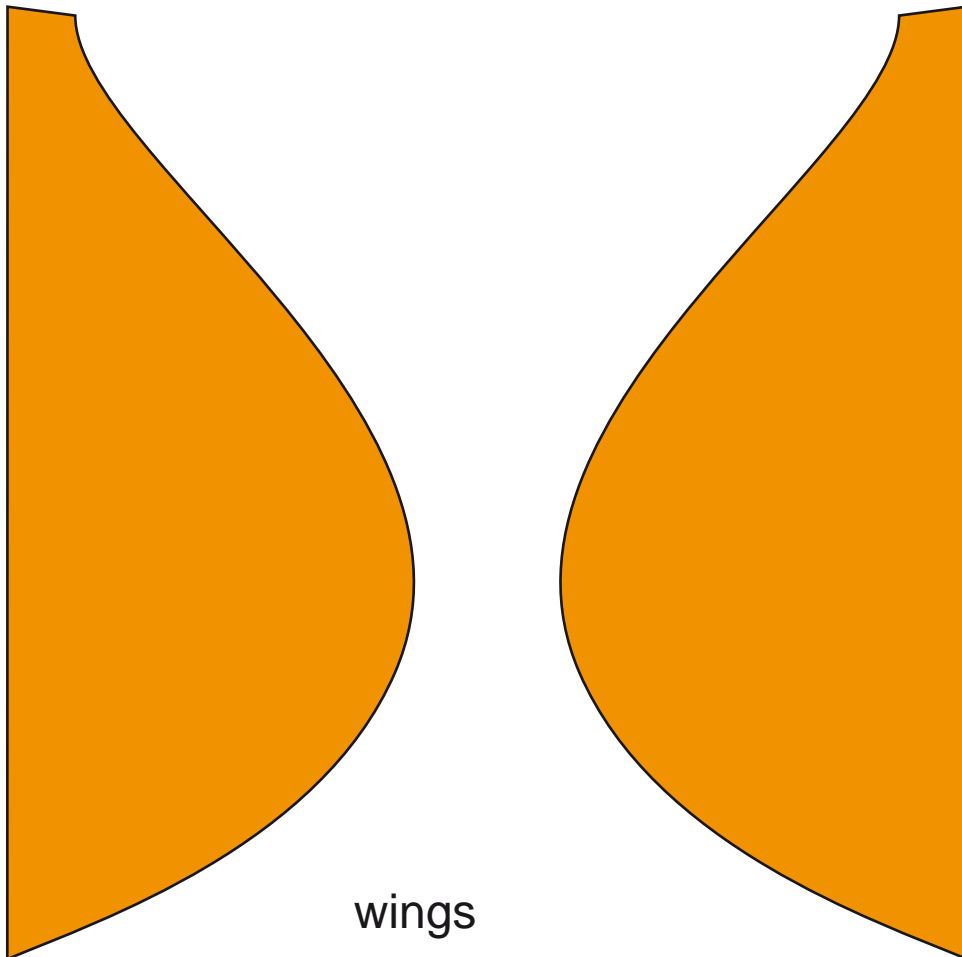

Pattern for Owl Puppet Cutouts

How to Make: <http://www.auntannie.com/Puppets/BrownBag/CatOwl>

ear tufts

crest

beak and
face drawing

wings

eye circles

opened eyes